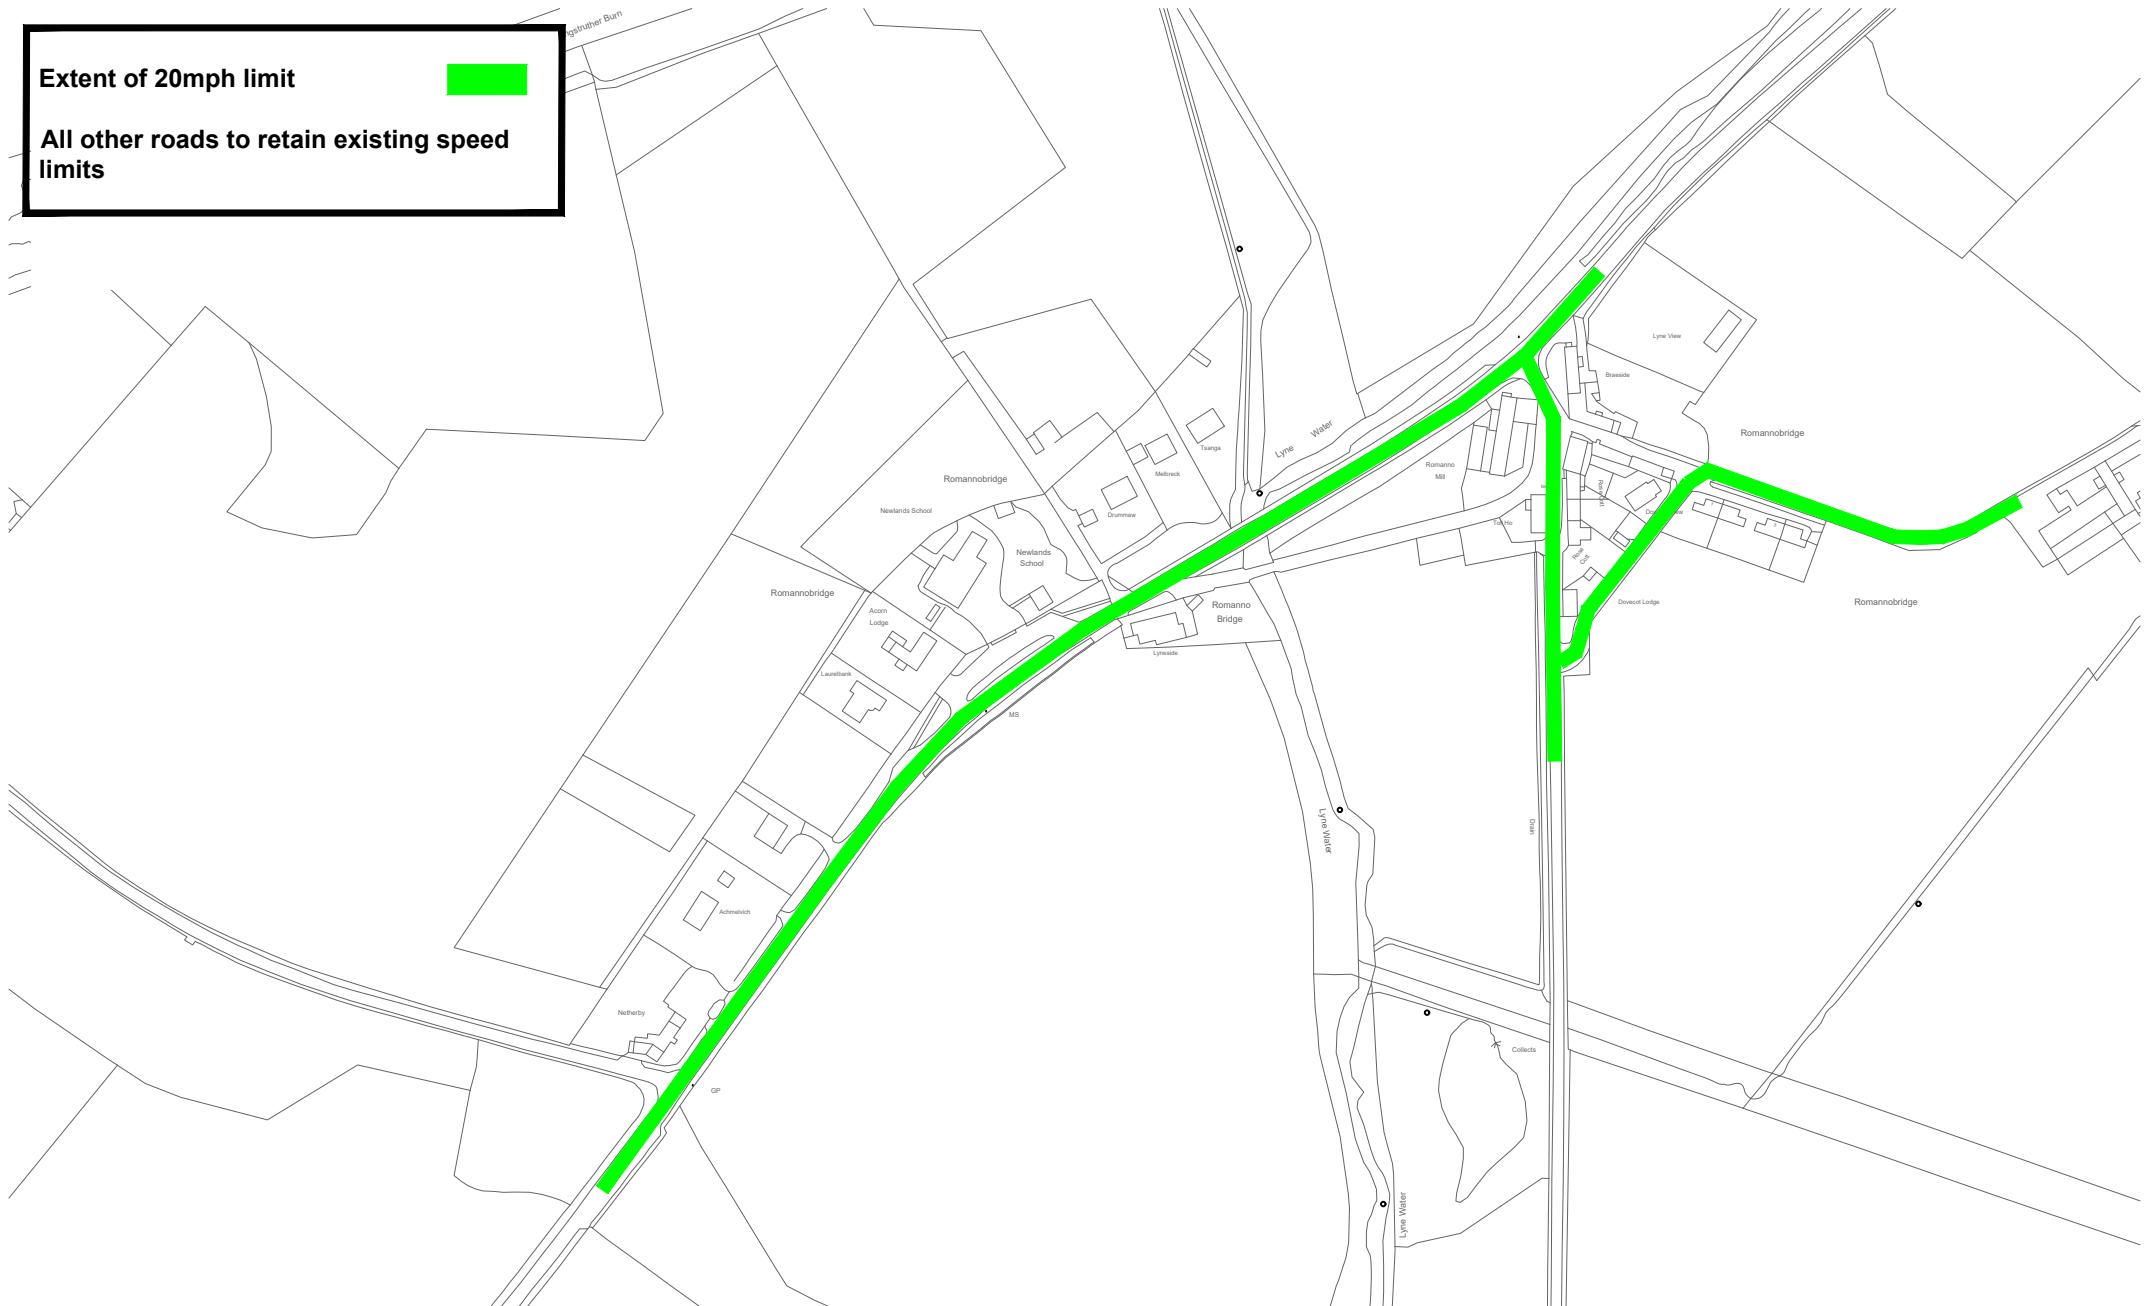

Extent of 20mph limit

All other roads to retain existing speed limits

© Crown copyright. All rights reserved. Scottish Borders Council, OS Licence 100023423, 2021 COVID 19\SPACES FOR PEOPLE\Speed Limit Changes\Buffers & Countdowns\1. November 2021\Tweeddale\Romanno Bridge.dwg

ROADS

A701 Romanno Bridge Extension of 20mph Limit

Project No:
Servitor No:
Drawing No:
Date:

Nov 2021