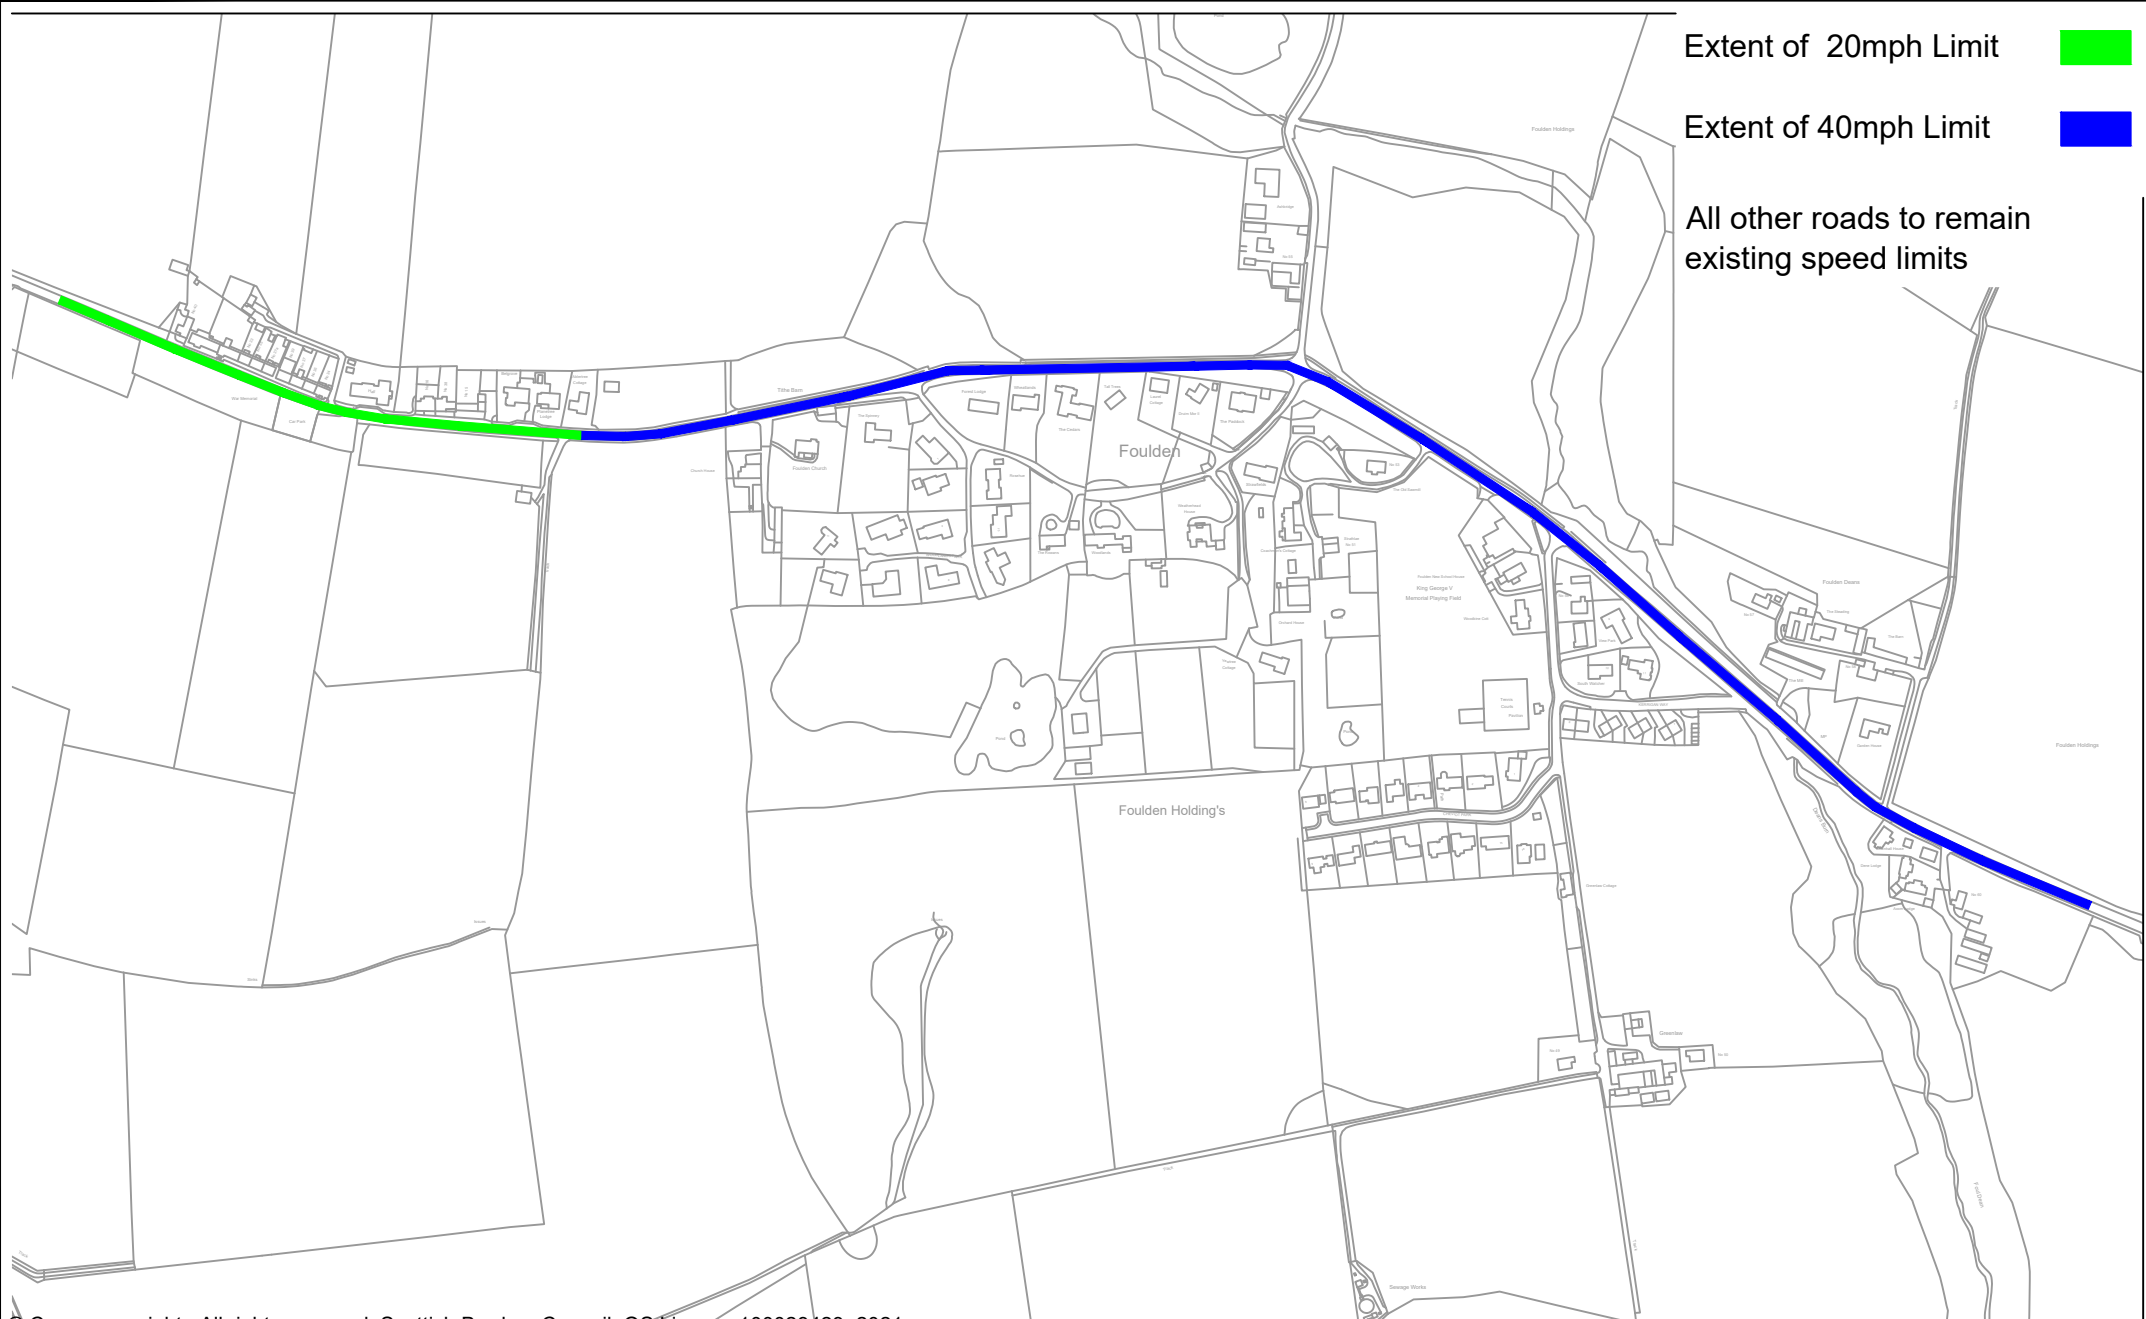

Extent of 20mph Limit █

Extent of 40mph Limit █

All other roads to remain existing speed limits

© Crown copyright. All rights reserved. Scottish Borders Council, OS Licence 100023423, 2021. Network\COVID 19\SPACES FOR PEOPLE\Speed Limit Changes\Buffers & Countdowns\1 November 2021\Berwickshire\Foulden.dwg

ROADS

A6105 Foulden 20mph/40mph Limit

Project No:
Servitor No:
Drawing No:
Date:

Feb 21