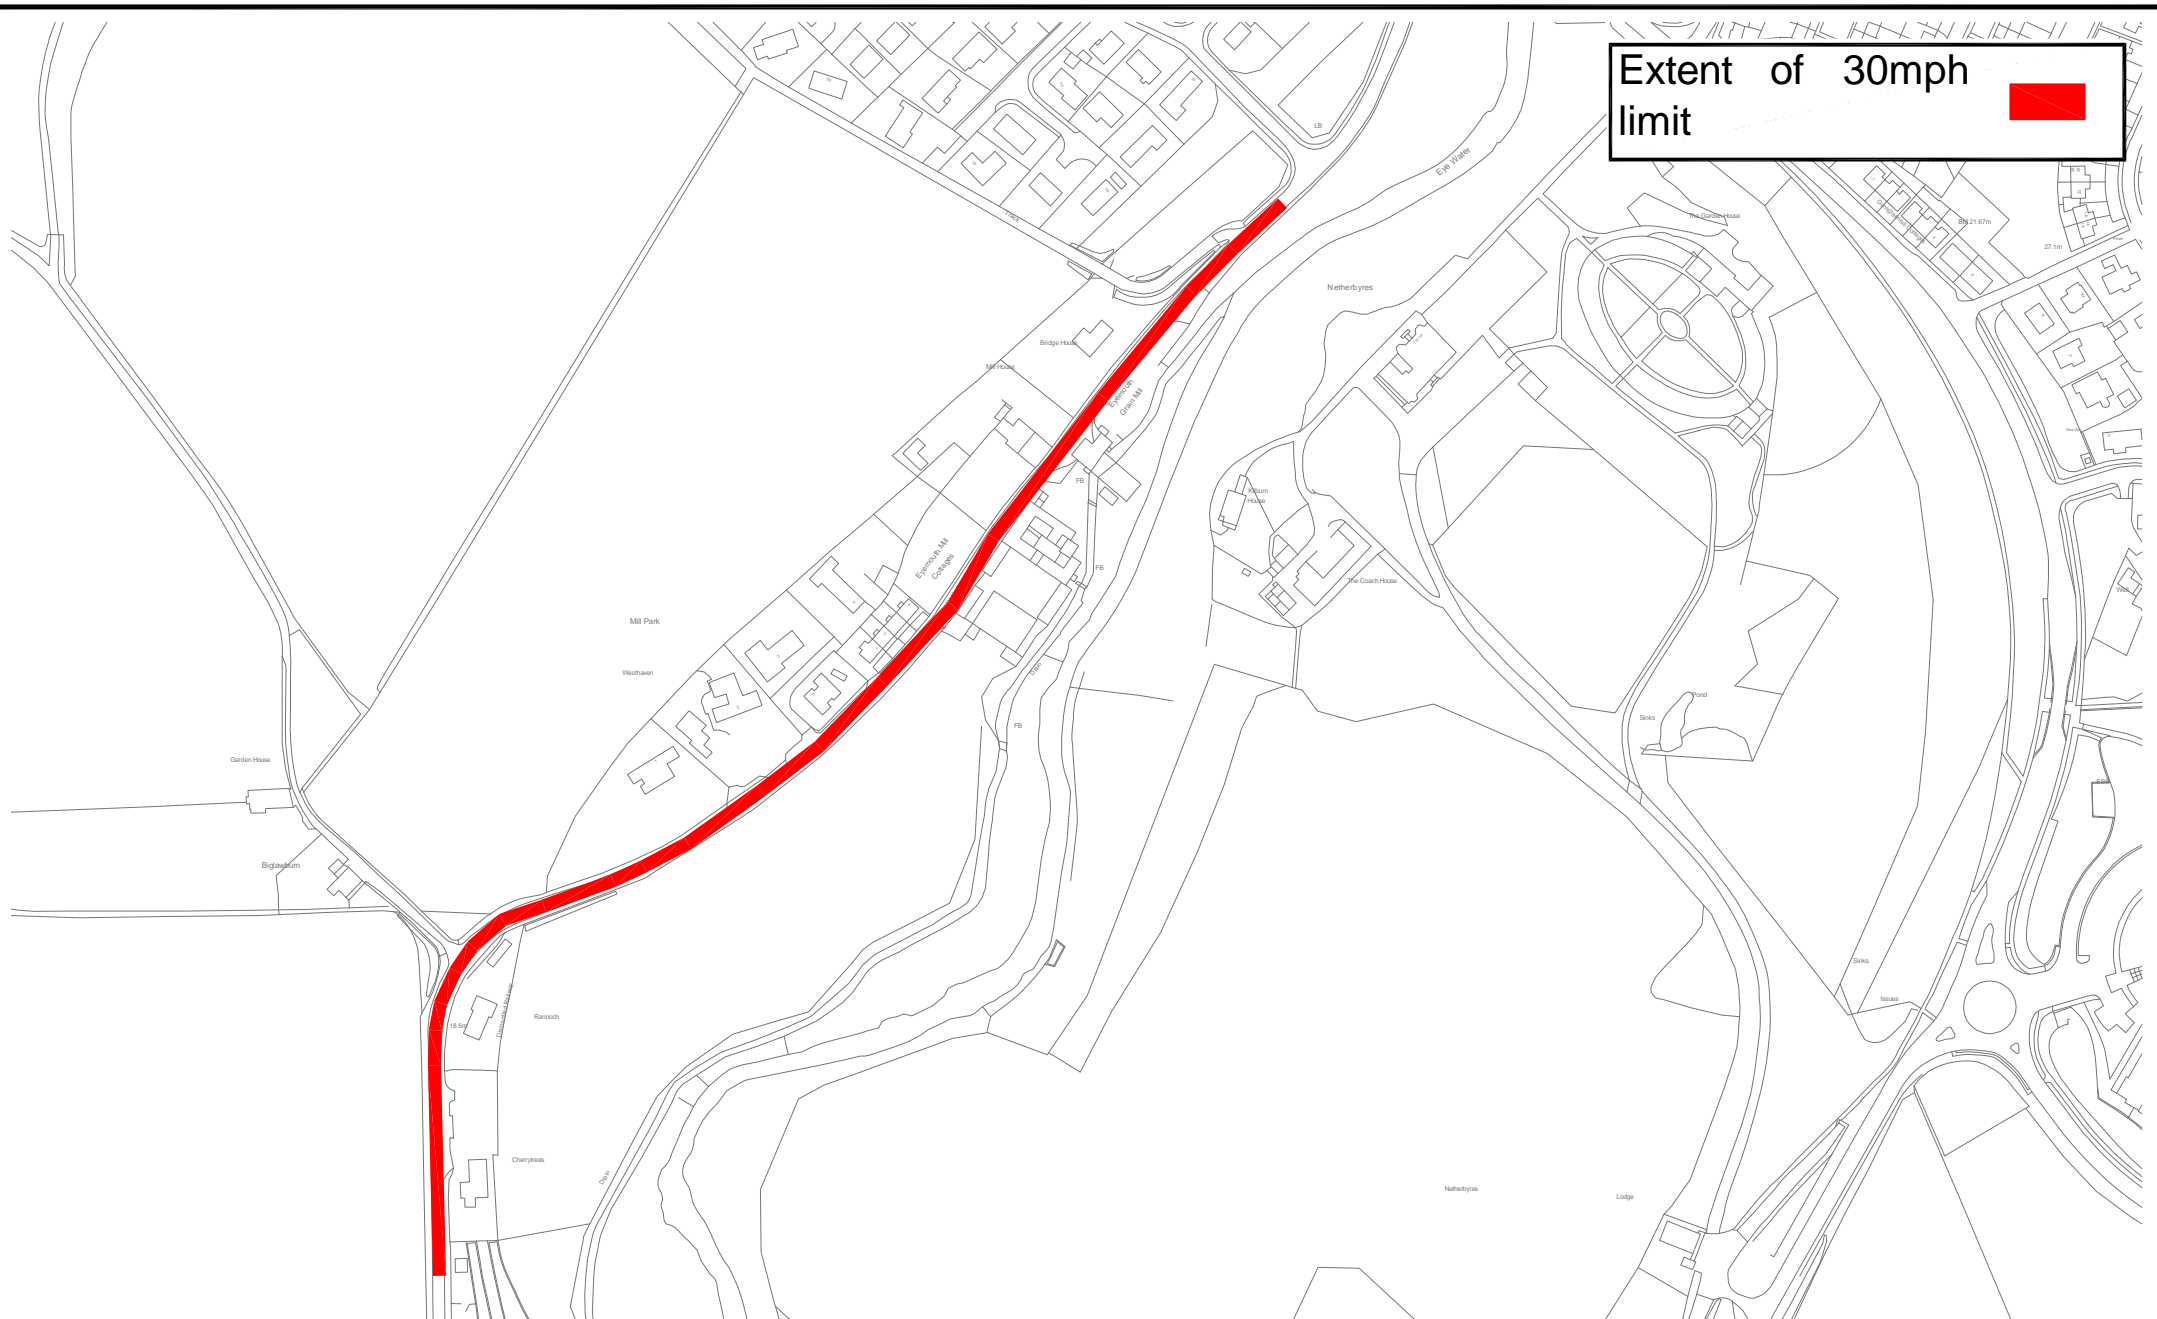

Extent of 30mph limit 

© Crown copyright. All rights reserved. Scottish Borders Council, OS Licence 100023423, 20 21.

G:\Network\COVID 19\SPACES FOR PEOPLE\Speed Limit Changes\Buffers & Countdowns\Berwickshire\Eyemouth.dwg

ROADS

B6355 Millbank Road, Eyemouth 30mph Buffer Zone

Project No:
Servitor No:
Drawing No:
Date:

Feb 2021

Extent of 30mph
Limit

© Crown copyright. All rights reserved. Scottish Borders Council. Source: 10083423 2012 Changes\Buffers & Countdowns\Berwickshire\Eyemouth.dwg

**C131 Gunsgreen Roundabout to New
Harbour, Eyemouth
30mph Limit**

Project No:
Servitor No:
Drawing No:
Date:

April 2020