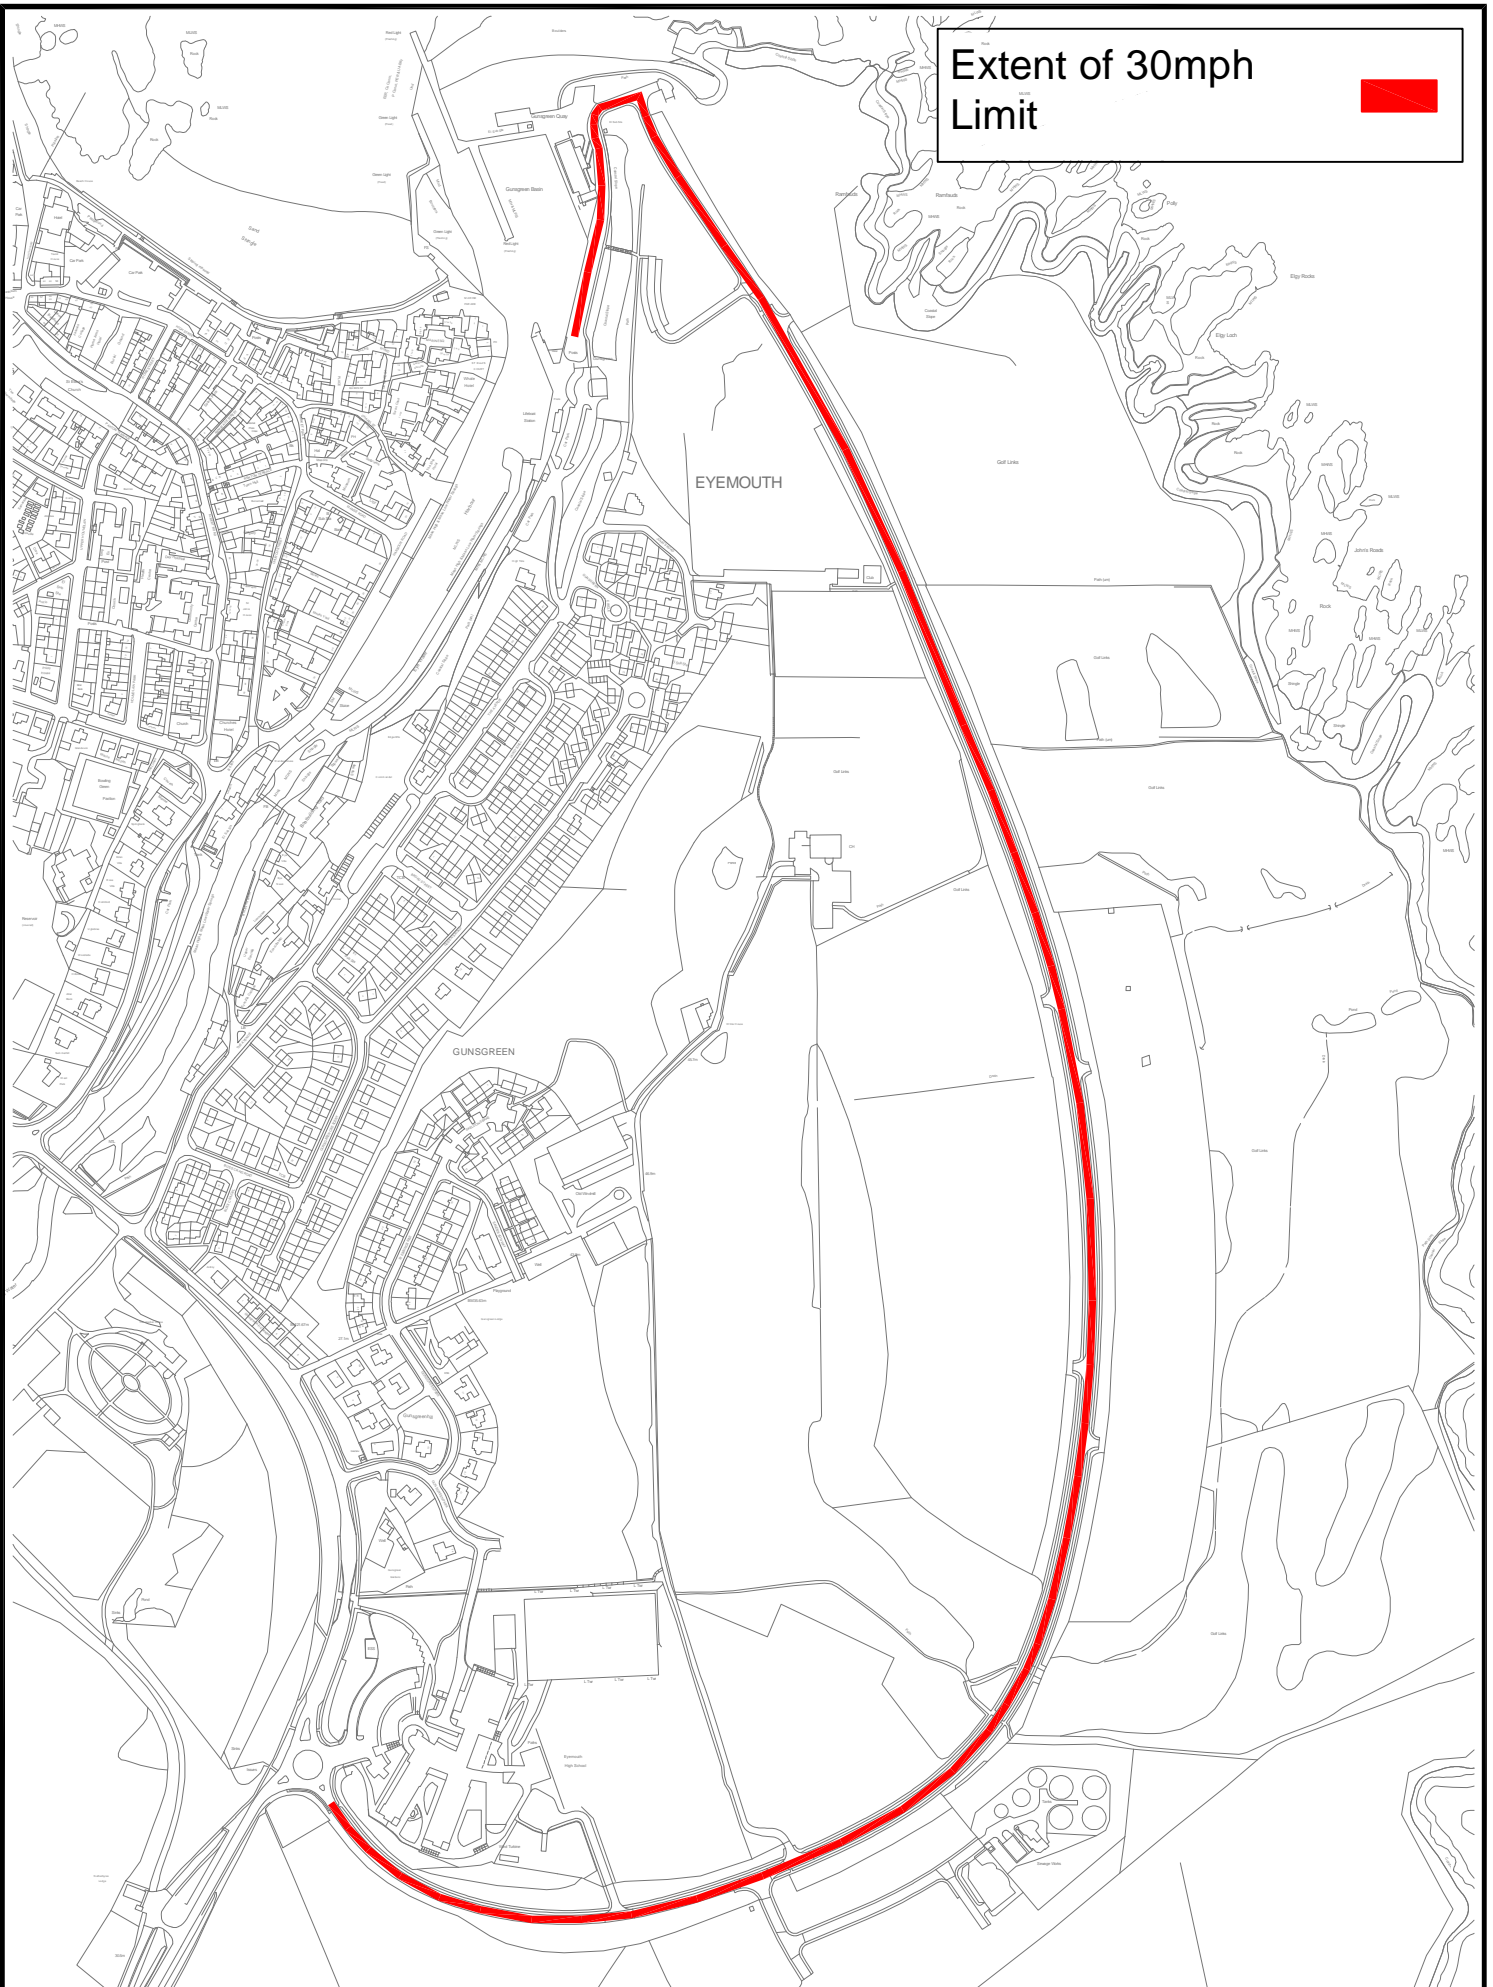

Extent of 30mph limit 

© Crown copyright. All rights reserved. Scottish Borders Council, OS Licence 100023423, 20 21.

G:\Network\COVID 19\SPACES FOR PEOPLE\Speed Limit Changes\Buffers & Countdowns\Berwickshire\Eyemouth.dwg

ROADS

B6355 Millbank Road, Eyemouth 30mph Buffer Zone

Project No:
Servitor No:
Drawing No:
Date:

Feb 2021

Extent of 30mph
Limit

© Crown copyright. All rights reserved. Scottish Borders Council. Source: 10083423 2012 Changes\Buffers & Countdowns\Berwickshire\Eyemouth.dwg

**C131 Gunsgreen Roundabout to New
Harbour, Eyemouth
30mph Limit**

Project No:
Servitor No:
Drawing No:
Date:

April 2020