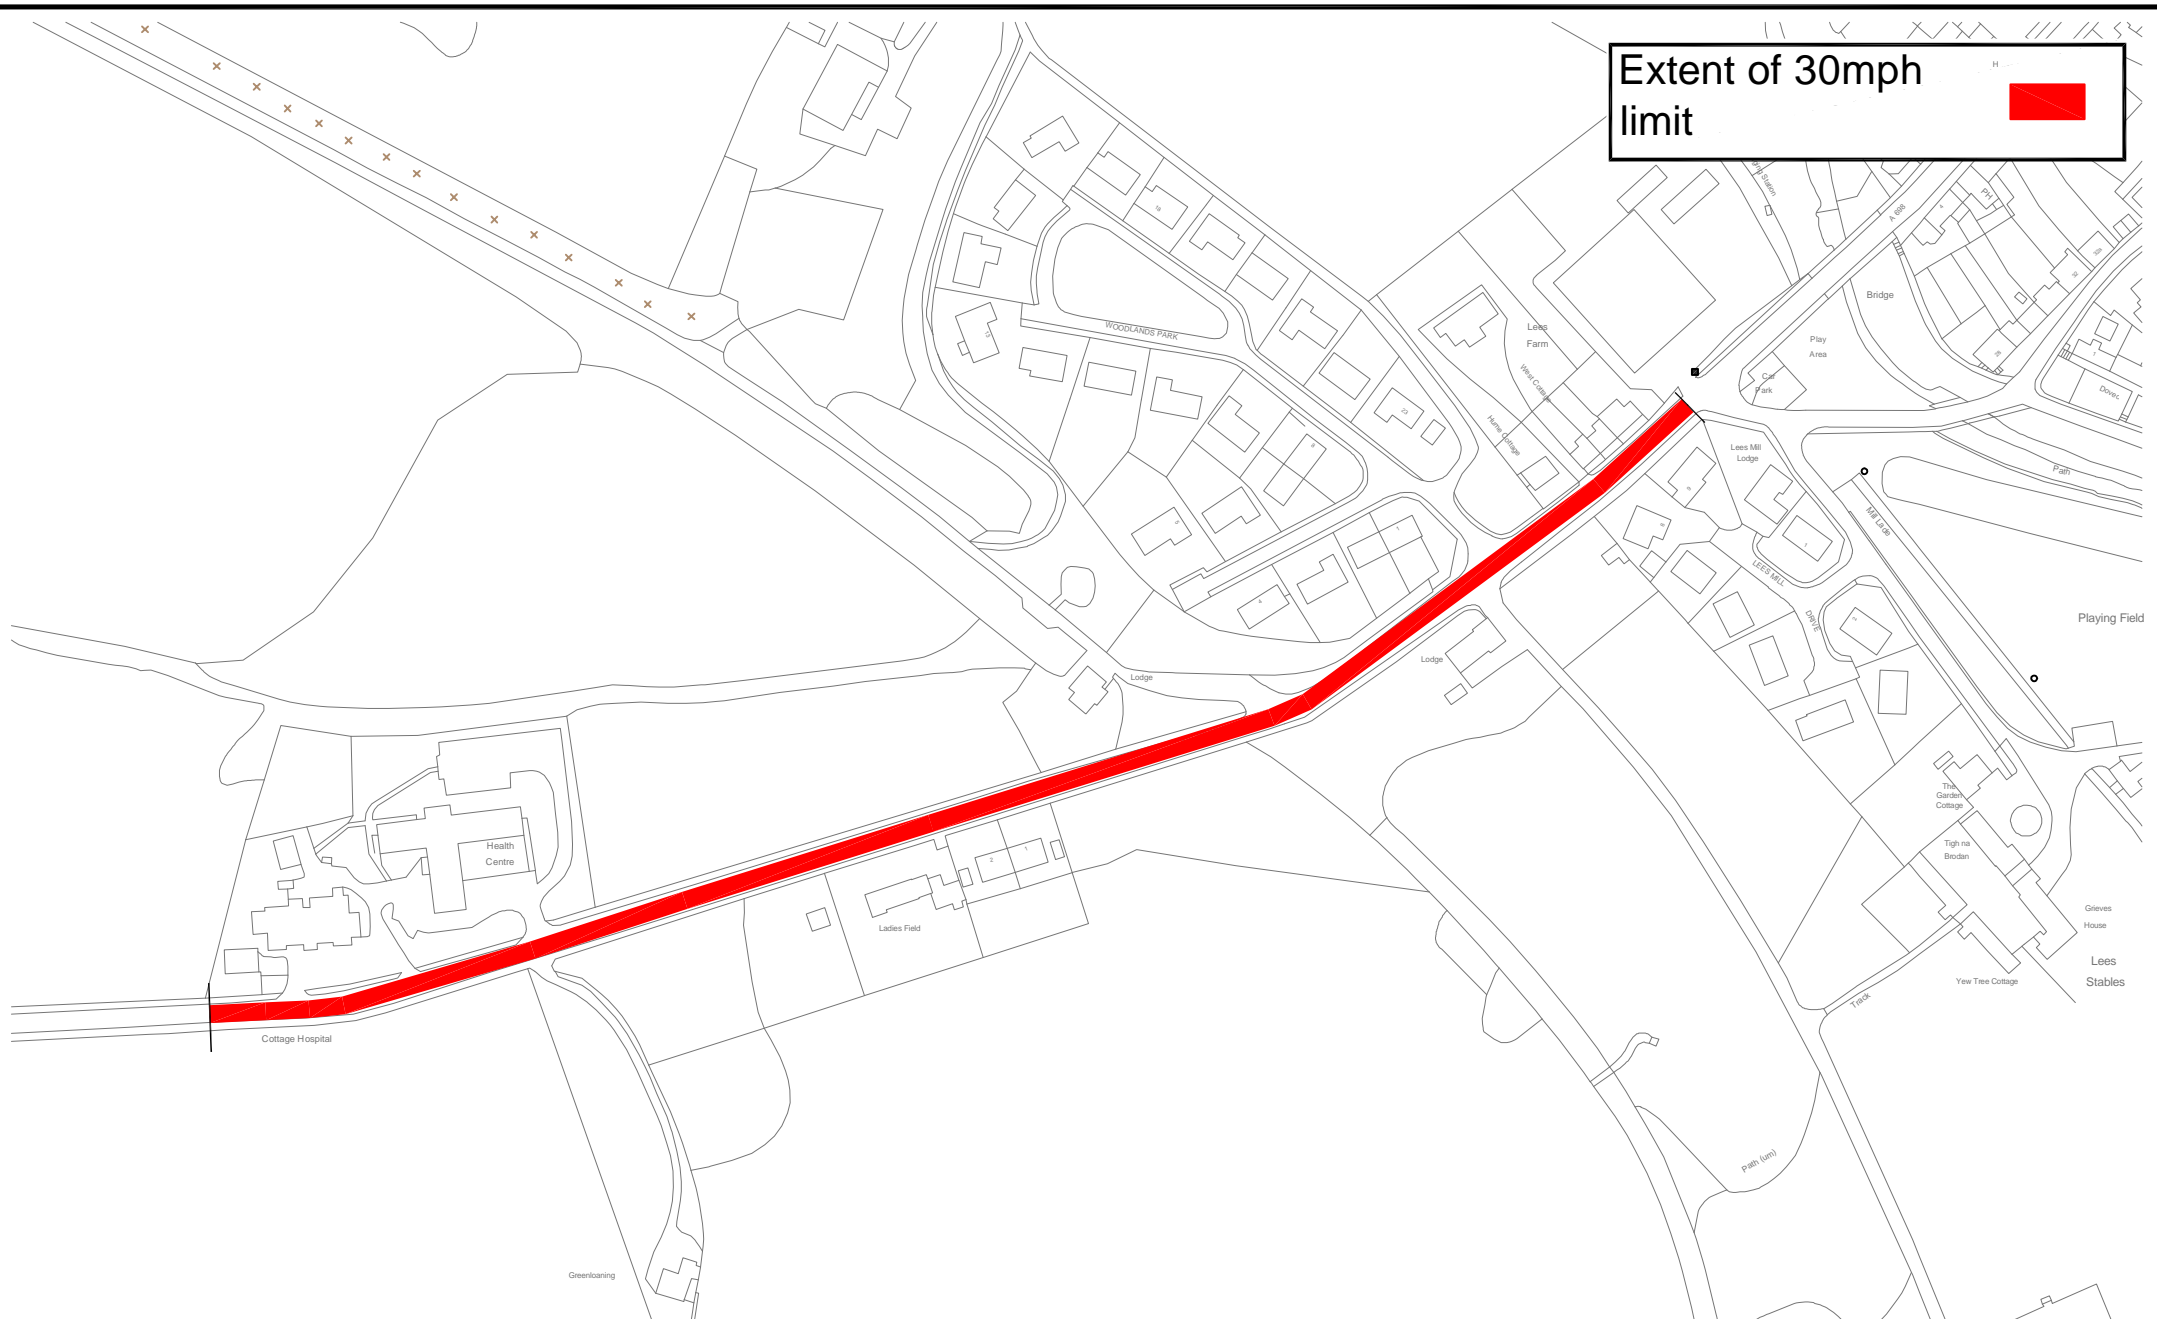

Extent of 30mph limit

© Crown copyright. All rights reserved. Scottish Borders Council, OS Licence 100023423, 20 21.

G:\Network\COVID 19\SPACES FOR PEOPLE\Speed Limit Changes\Buffers & Countdowns\Berwickshire\Coldstream.dwg

ROADS

A698 (East) Coldstream 30mph Buffer Zone

Project No:
Servitor No:
Drawing No:
Date:

Feb 2021

Extent of 30mph limit 

© Crown copyright. All rights reserved. Scottish Borders Council, OS Licence 100023423, 20 21.

G:\Network\COVID 19\SPACES FOR PEOPLE\Speed Limit Changes\Buffers & Countdowns\Berwickshire\Coldstream.dwg

ROADS

A698 (West) Coldstream 30mph Buffer Zone

Project No:
Servitor No:
Drawing No:
Date:

Feb 2021