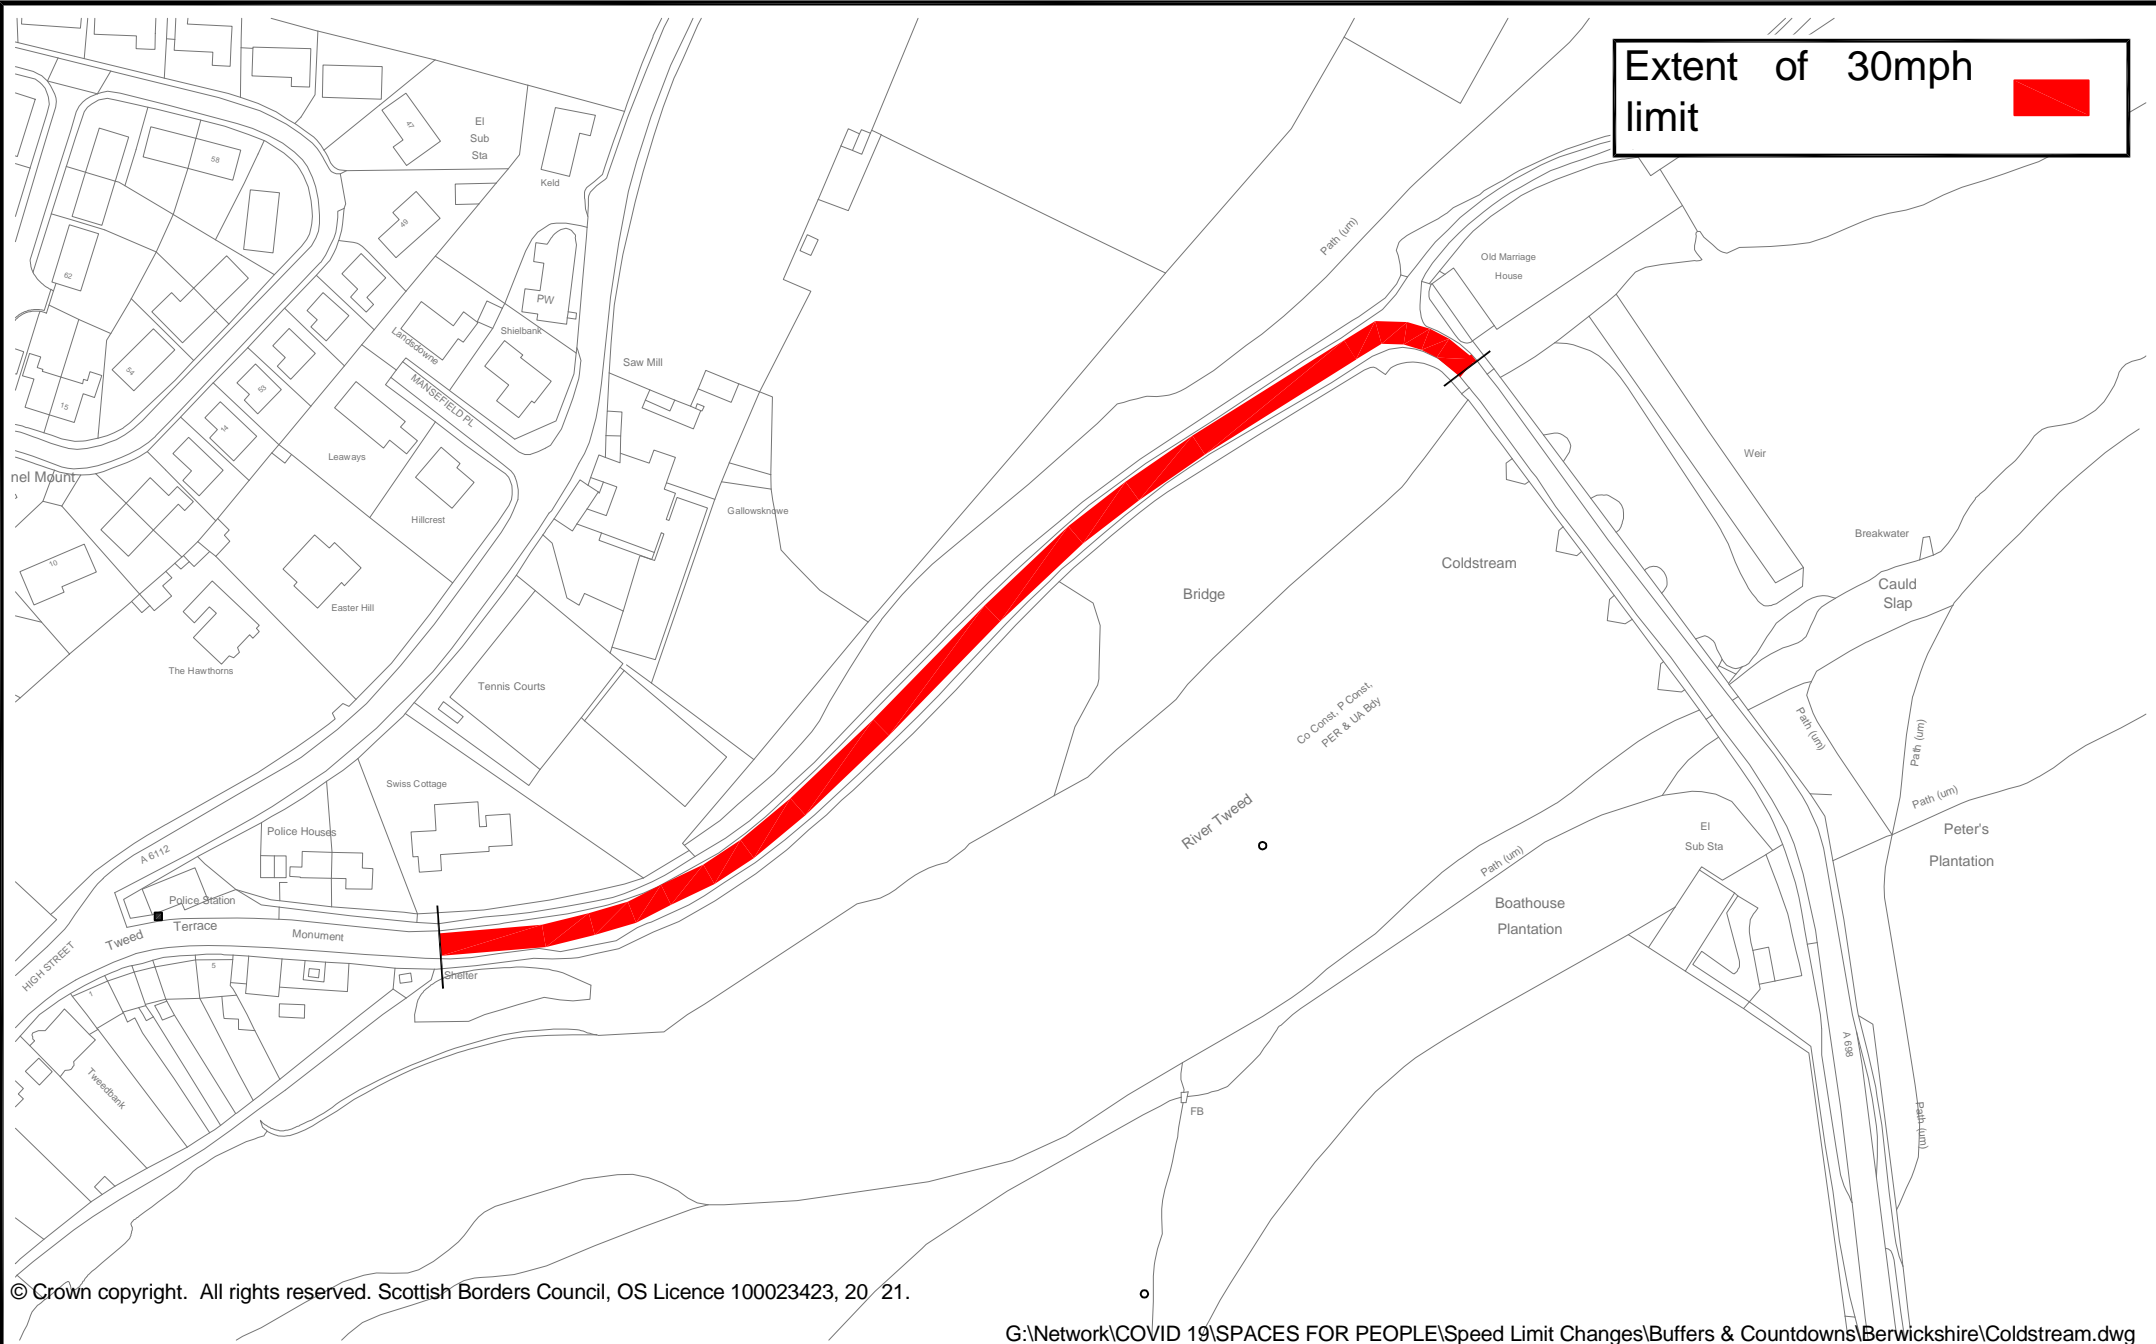

Extent of 30mph limit

© Crown copyright. All rights reserved. Scottish Borders Council, OS Licence 100023423, 20 21.

G:\Network\COVID 19\SPACES FOR PEOPLE\Speed Limit Changes\Buffers & Countdowns\Berwickshire\Coldstream.dwg

ROADS

A698 (East) Coldstream 30mph Buffer Zone

Project No:
Servitor No:
Drawing No:
Date:

Feb 2021

Extent of 30mph limit 

© Crown copyright. All rights reserved. Scottish Borders Council, OS Licence 100023423, 20 21.

G:\Network\COVID 19\SPACES FOR PEOPLE\Speed Limit Changes\Buffers & Countdowns\Berwickshire\Coldstream.dwg

ROADS

A698 (West) Coldstream 30mph Buffer Zone

Project No:
Servitor No:
Drawing No:
Date:

Feb 2021