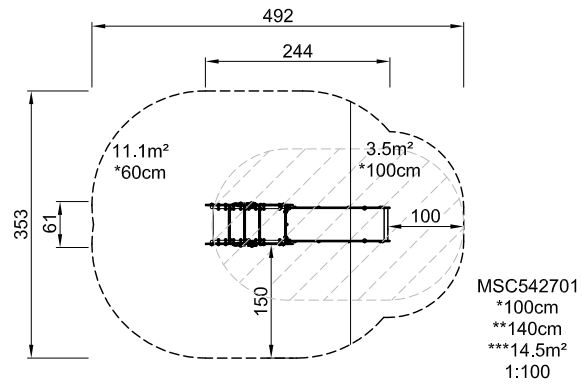

MSC5427 - Toddler town slide

MSC542701
1:100