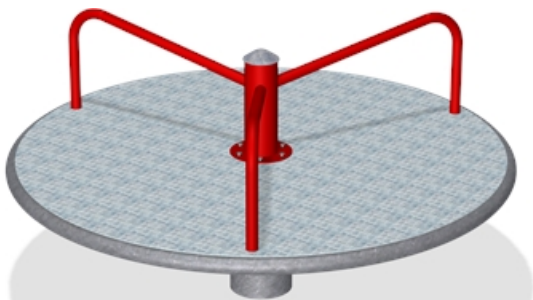

## KPL115 - Carousel with bars

MEETING

SPINNING

### Product Description

Children can't get enough of the sensation of speed and spinning. Our range contains both traditional carousels and innovative spinning products.

### Product Information

|                              |                          |
|------------------------------|--------------------------|
| Category:                    | Roundabouts and Dynamics |
| Product line:                | MOMENTS                  |
| Age group:                   | 4+                       |
| Installation:                | 1 person(s)<br>1 hour(s) |
| Weight / Heaviest part:      | 0 / 0 kg.                |
| Concrete required:           | 0.4 m <sup>3</sup>       |
| Foundation amount:           | 1                        |
| Available for surface mount: | No                       |
| Standard installation depth: | 0 cm.                    |

## KPL115 - Carousel with bars