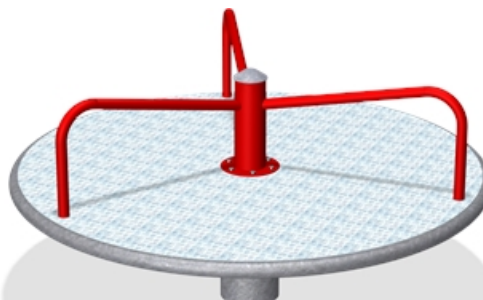

## KPL115 - Carousel with bars

MEETING

SPINNING

### Product Description

Children can't get enough of the sensation of speed and spinning. Our range contains both traditional carousels and innovative spinning products.

### Product Information

|                              |                          |
|------------------------------|--------------------------|
| Category:                    | Roundabouts and Dynamics |
| Product line:                | MOMENTS                  |
| Age group:                   | 4+                       |
| Installation:                | 1 person(s)<br>1 hour(s) |
| Weight / Heaviest part:      | 0 / 0 kg.                |
| Concrete required:           | 0.4 m <sup>3</sup>       |
| Foundation amount:           | 1                        |
| Available for surface mount: | No                       |
| Standard installation depth: | 0 cm.                    |

## KPL115 - Carousel with bars